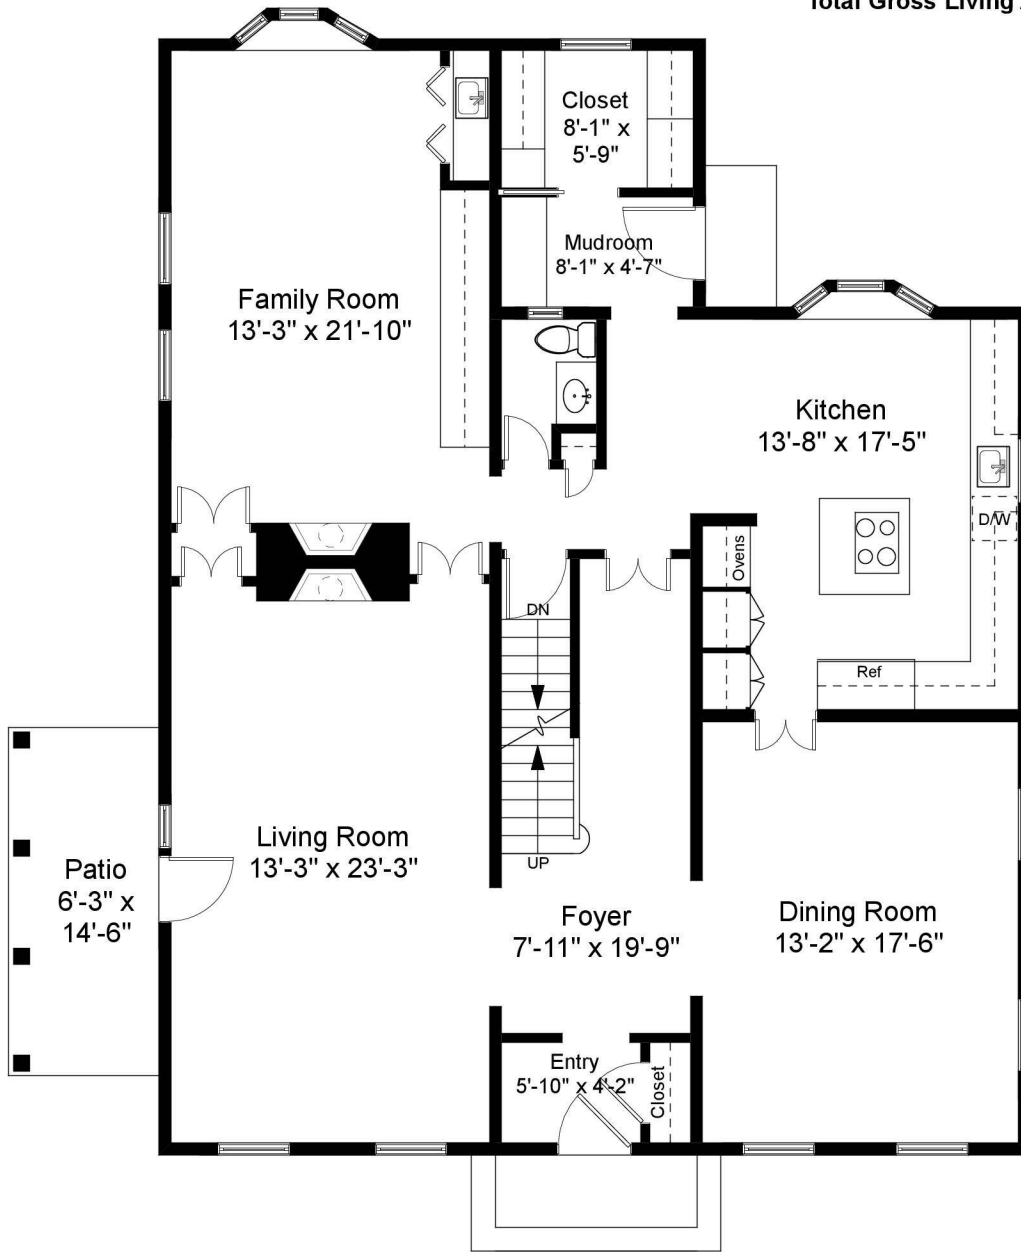

Square Footage Calculations

First Floor = 1,538 SF

Second Floor = 1,302 SF

Third Floor = 673 SF

Total Above Grade Living Area = 3,513 SF

Lower Level Finished Area = 664 SF

Total Gross Living Area = 4,177 SF

First Floor Plan

Ceiling Height = 8'-11"

265 Freeman Parkway
Providence, RI 02906

Scale 1/8" = 1'-0"

1

Completed: January 2019

Note: Dimensions are not guaranteed and are provided for informational purposes only. Individual room dimensions are not used to calculate overall square footage.